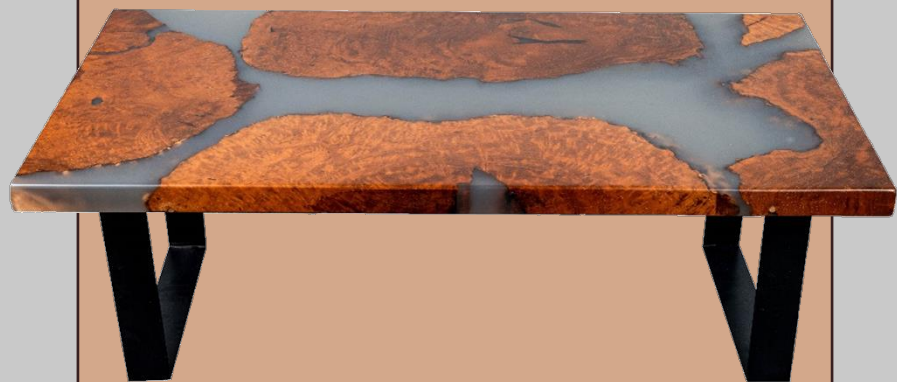

Centerpiece

Dimensions: (LWH):
120cm*60CM*40 cm
Wood: Matarraton
Colour: Gray