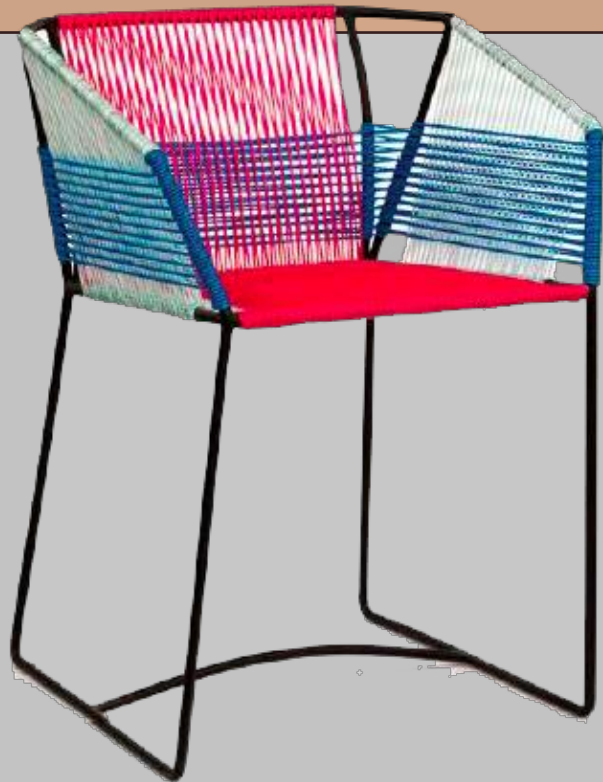

UNIQUE SHAPES AND DESIGNS